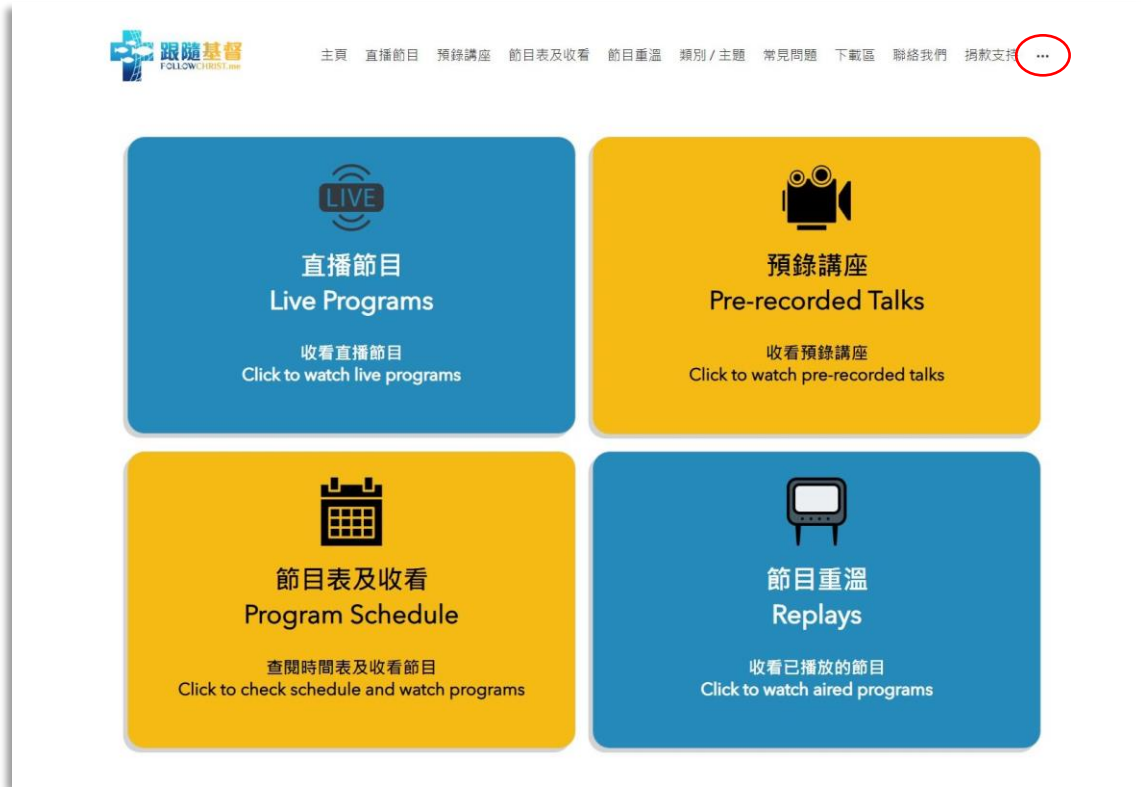

5. When the “Sign in now” button is clicked, you will be directed to the Fishers Summit home page. Choose your activity by clicking one of the four buttons: “Live Programs”, “Pre-recorded Talks”, “Program Schedule”, and “Replays”. You may also select other activities from the top menu.

Welcome to the Fishers Summit!

當點擊「按此登入」按鈕，你會被轉移到大會主頁，這時你可點擊選擇四個主要活動：「直播節目」，「預錄講座」，「節目表及收看」，及「節目重溫」，所有其他活動亦可在版面上面選項。歡迎參加漁夫召集大會！

*Note: Remember to use the link in the most recent email in your inbox. If this email landed in a spam folder, mark the email as “NOT SPAM” before using the link, so that it will go to your primary folder next time. **This link will work only once and expires in 24 hours, but you may request a login link as many times as necessary if you are a registrant.**

*注意：每次登入大會，請記著用最新郵件裡的連結，因為網絡安全起見，**每一連結只准使用一次，同時會在二十四小時後作廢，但你可以無限次申請此登入連結。**如果這郵件被送到「垃圾郵件」文件夾裡，請在點擊連結前將它標識為「非垃圾郵件」(Not Spam)，那麼下一次新連結郵件將不會被當作「垃圾郵件」，好容易尋找。

Once you are on the Summit site, if you see “three horizontal dots” on the top right-hand corner, it means that you are already logged into the Summit. Clicking these dots reveals a drop-down menu to allow you to 登出 (log out) or perform other tasks.

在大會網頁內，如果你見到右上角有橫放的三點，即表示你已經登入，當你點擊這三點時，你可選擇登出或其他選項（見下圖）。