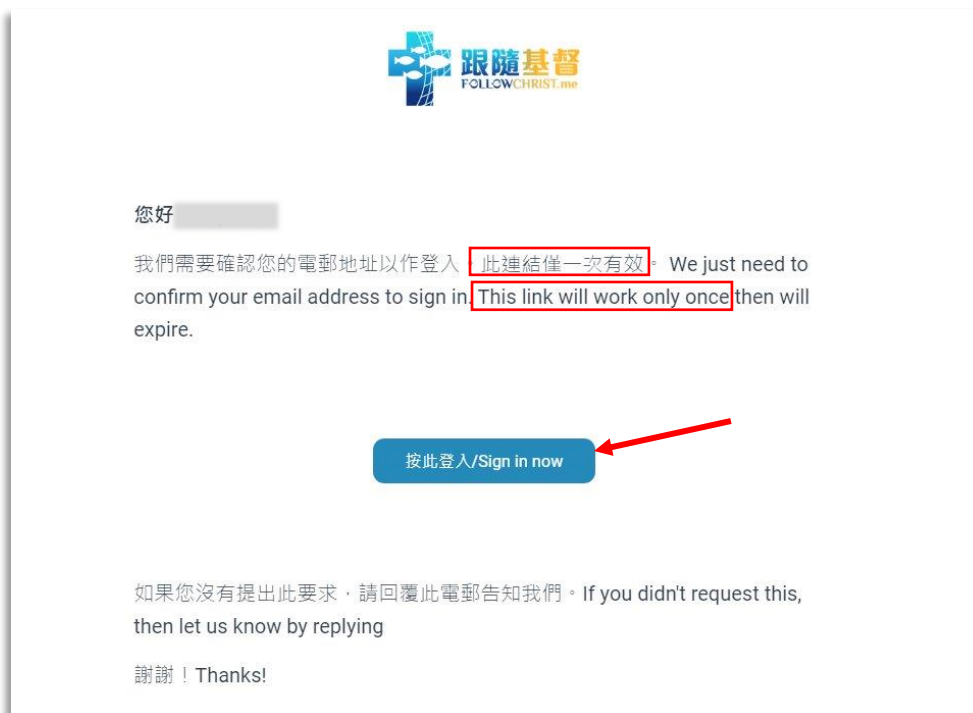

繼續

2. Fill in your registered email and click the 「繼續」 (Continue) button. “Check your email” message will appear. 點擊「繼續」按鈕，即出現「請查看電郵」訊息。

3. A login link will be sent to your email inbox with the subject: Sign into Follow Christ Fishers Summit. Please beware that it may land in your “PROMOTION” or “SPAM” folders. 一個新的連結將會送到你的電郵收件箱，郵件標題是「登入跟隨基督 - 漁夫召集大會」。請注意此郵件可能會落入「宣傳」或「垃圾郵件」文件夾。

4. Open this email and you will see a “按此登入/Sign in now” button. Click this button and you will be directed to the Summit site automatically. **Entry to the Summit can only be done via a valid link. No password is required.** 打開郵件會見到「按此登入/Sign in now」按鈕，點擊此按鈕會自動進入大會會場，**點擊這連結是進入大會的唯一方法，無需密碼。**