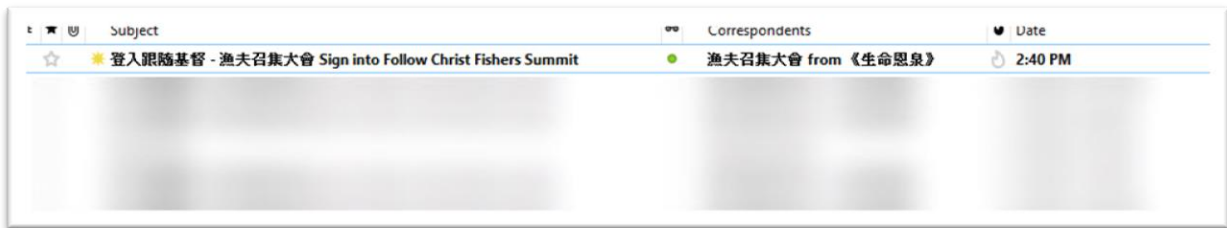

繼續

2. Fill in your registered email and click the 「繼續」 (Continue) button. “Check your email” message will appear. 點擊「繼續」按鈕，即出現「請查看電郵」訊息。

3. A login link will be sent to your email inbox with the subject: Sign into Follow Christ Fishers Summit. Please beware that it may land in your “PROMOTION” or “SPAM” folders. 一個新的連結將會送到你的電郵收件箱，郵件標題是「登入跟隨基督 - 漁夫召集大會」。請注意此郵件可能會落入「宣傳」或「垃圾郵件」文件夾。